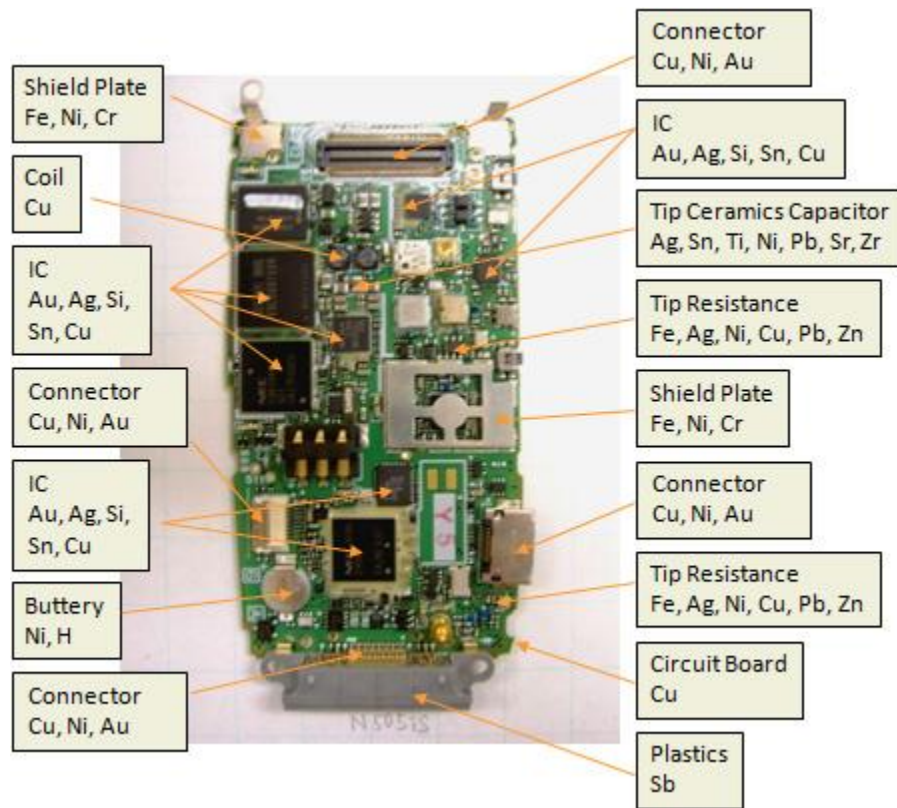

Substrates in electronic devices (called "urban ores" as opposed to urban mines) contain a variety of components, and some of each component contains rare and valuable metals, including rare metals and rare earths. As an example, here is an urban mine contained in a cell phone.

# Sleeping in the city.豊富に眠る資源

例えばMobilePhone

右に示すようなレアメタルが、高純度で眠っている

問題は、これらを簡単に取り出せるか？である。

MobilePhone, for example

The rare metals shown on the right are lying in high purity.

The question is, can these be easily extracted? The question is: Can they be easily extracted?