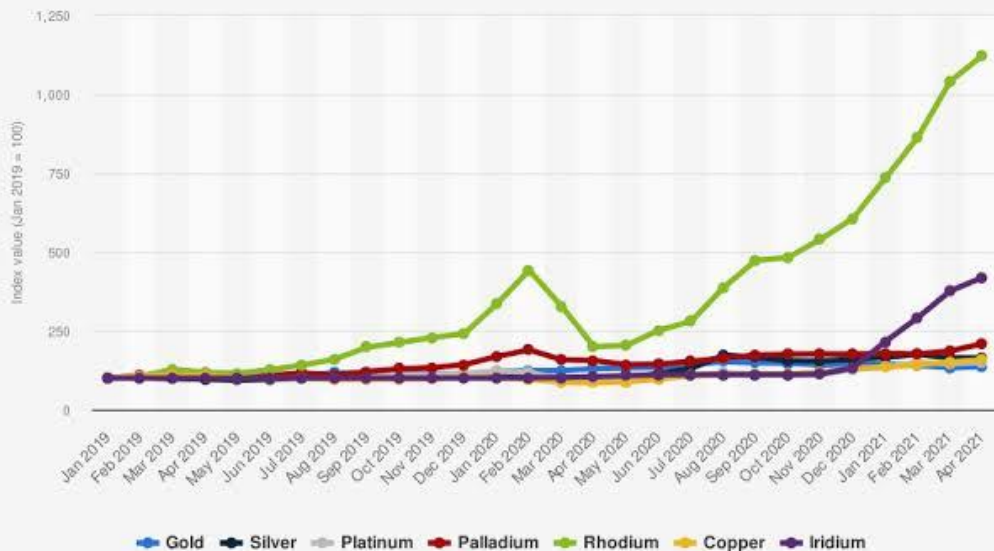

Rare metal price chart

Monthly development of the price of selected precious metals from January 2019 to April 2021 (in index value)