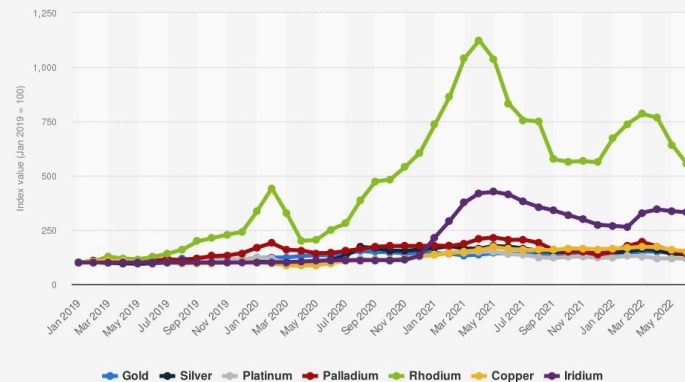

Monthly development of the price of selected precious metals from January 2019 to June 2022 (in index value)